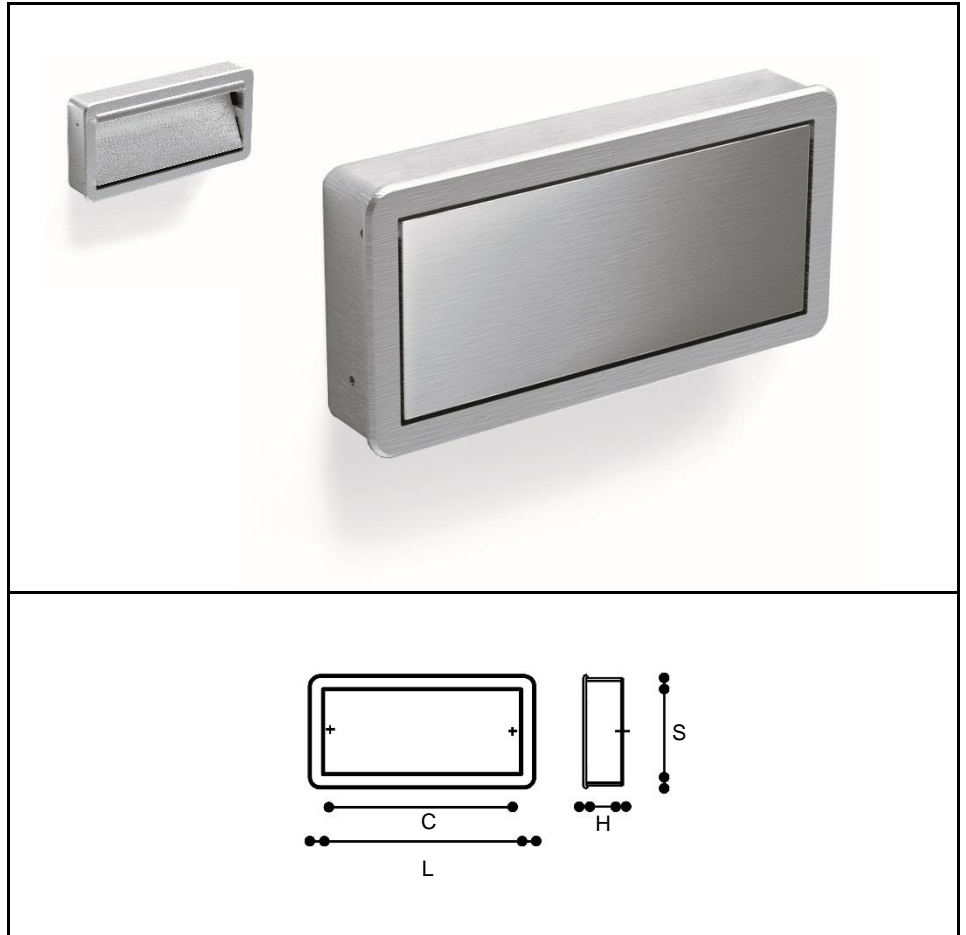

CONTEMPORANEO

CONTEMPORARY

MANIGLIE INCASSO

EMBEDDING HANDLES

MODEL
12975

MAT.: ZINKRAL

Code	Width (L)	Holes Gap (C)	Height (H)	Depth (S)	Weight (gr.)
12975.0	120/117	109	21/19	60/57	200